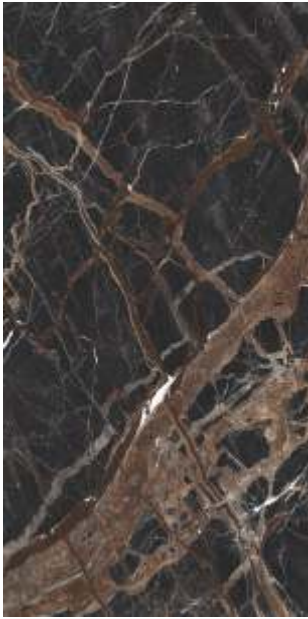

ESTRADA BLACK

SIZE
600X1200 MM

SURFACE
HIGH GLOSS

RANDOM
4+