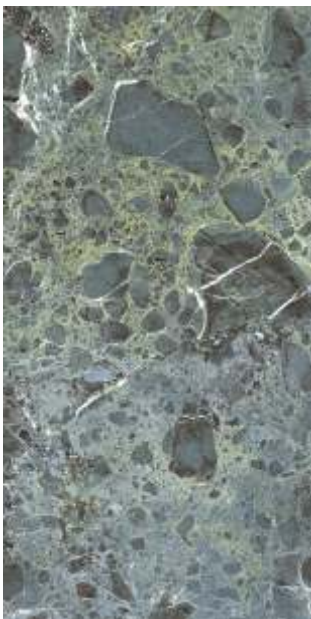

VERDE GUATEMALA

SIZE | SURFACE | RANDOM
600X1200 MM | **HIGH GLOSS** | **4+**

AVAILABLE SIZE
60X60 CM | 60X120 CM | 80X160 CM | 120X120 CM