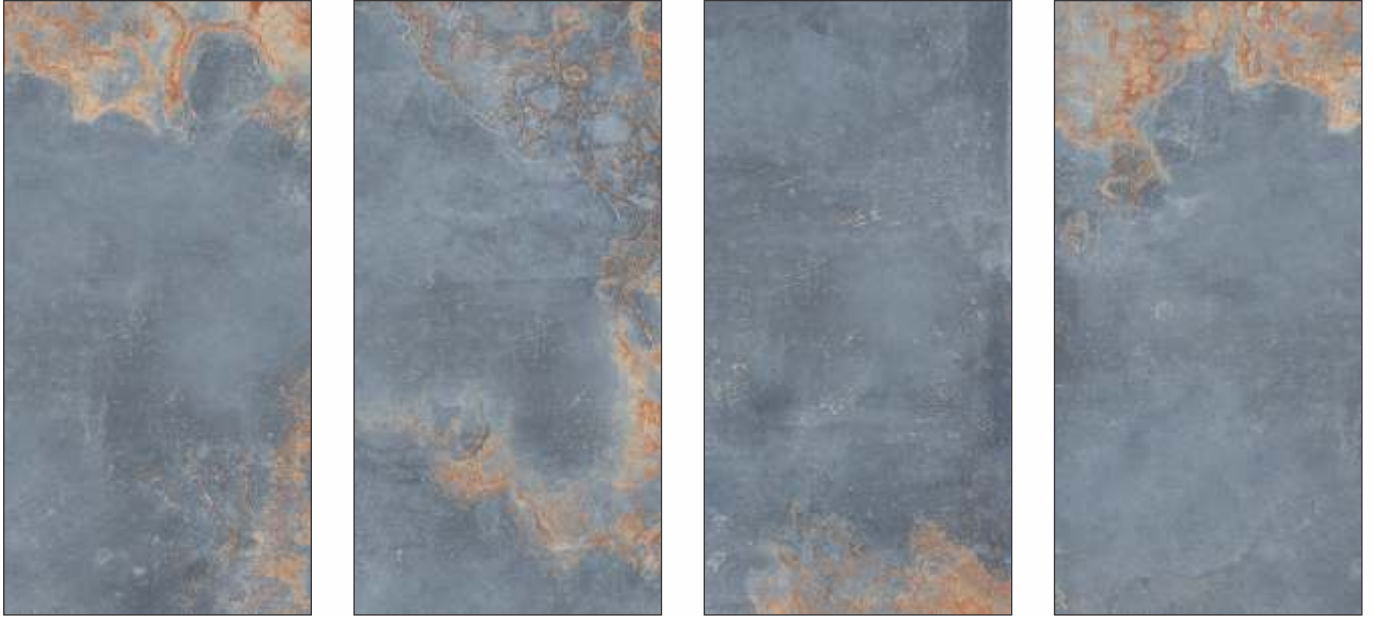

ESCATO COBALT