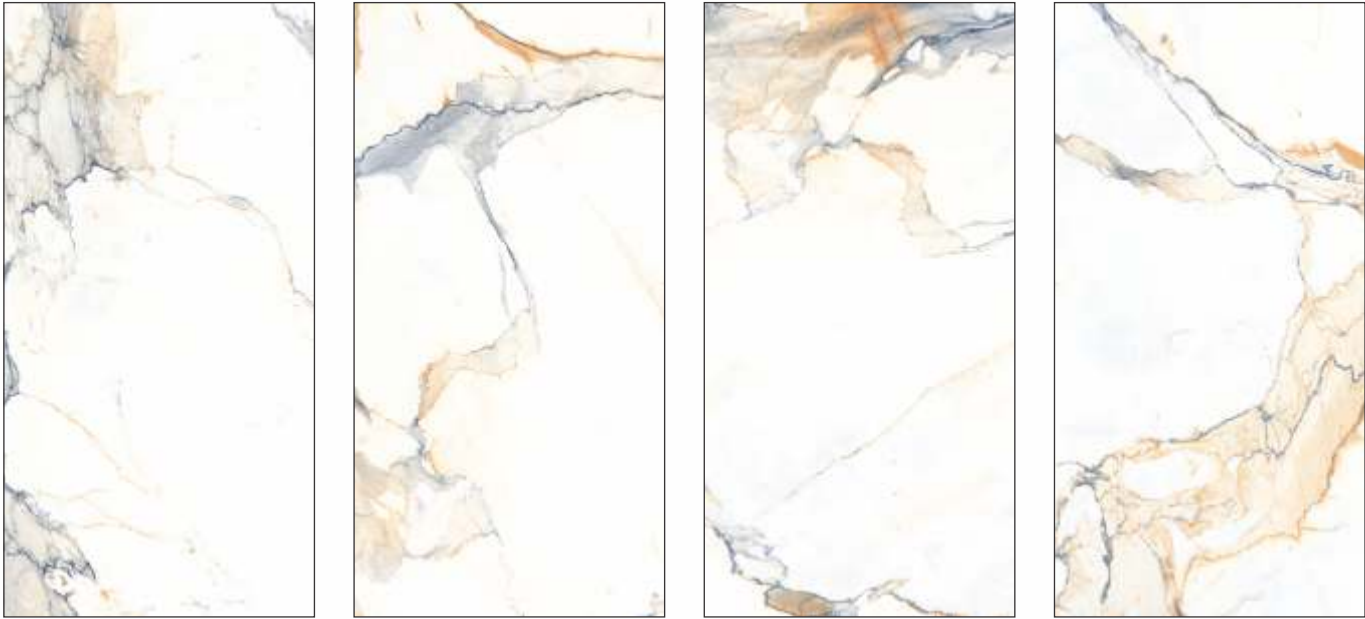

SPARKLE NATURAL