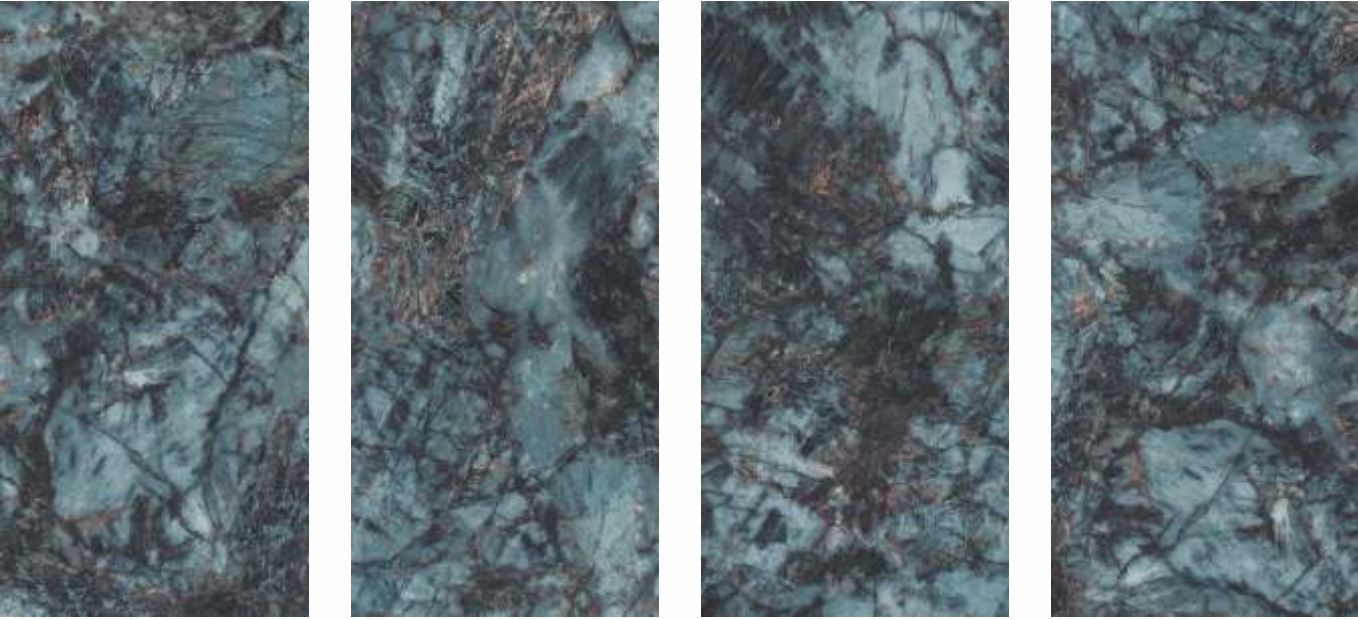

CANTON JADE

SIZE | SURFACE | RANDOM
600X1200 MM | **HIGH GLOSS** | **4+**