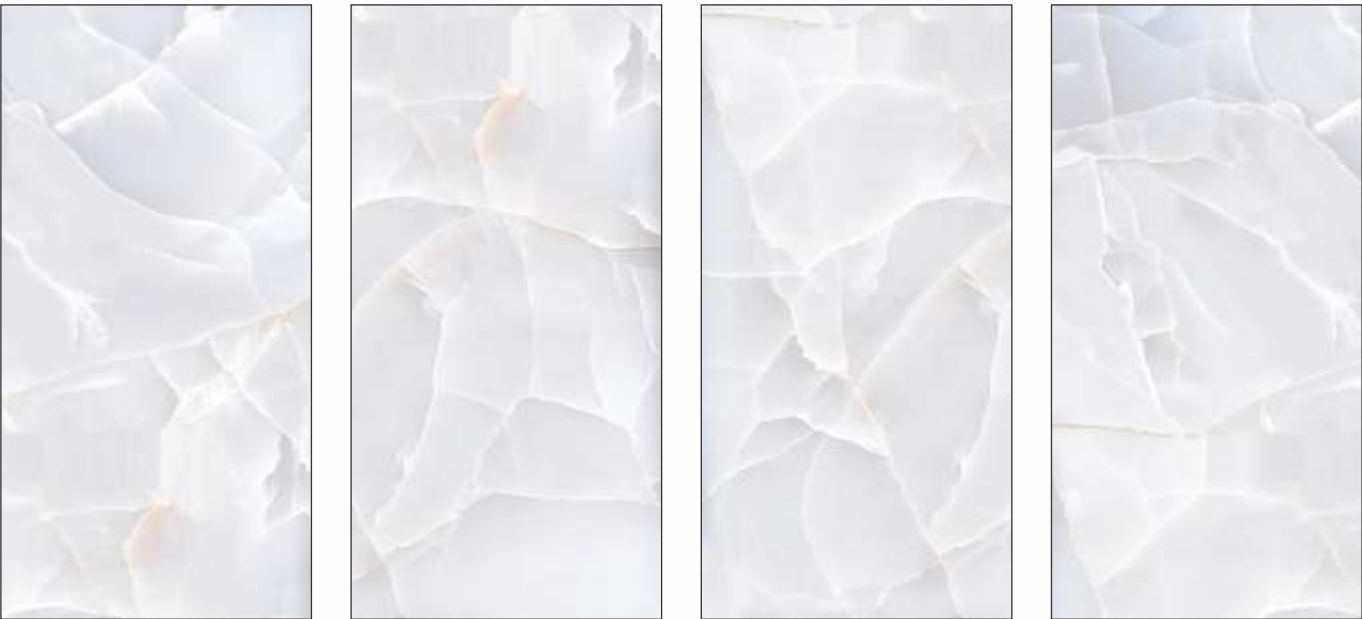

ONYX PERTH SKY

SIZE | SURFACE | RANDOM
600X1200 MM | **GLOSSY** | **4+**