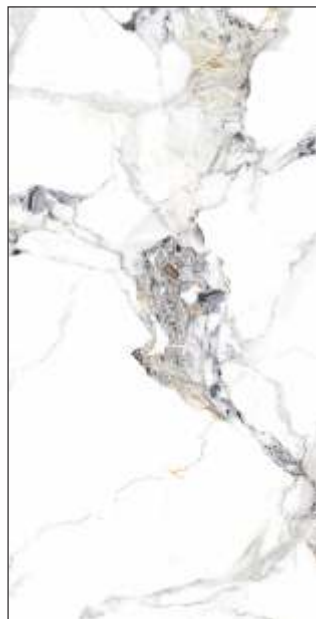

SIZE | SURFACE | RANDOM
600X1200 MM | **GLOSSY** | **4+**

AVAILABLE SIZE
30X60 CM | 60X60 CM | 60X120 CM
80X80 CM | 80X160 CM | 120X120 CM

SELANO NATURAL

SIZE
600X1200 MM

SURFACE
GLOSSY

RANDOM
4+

STATUARIO VOLCANO