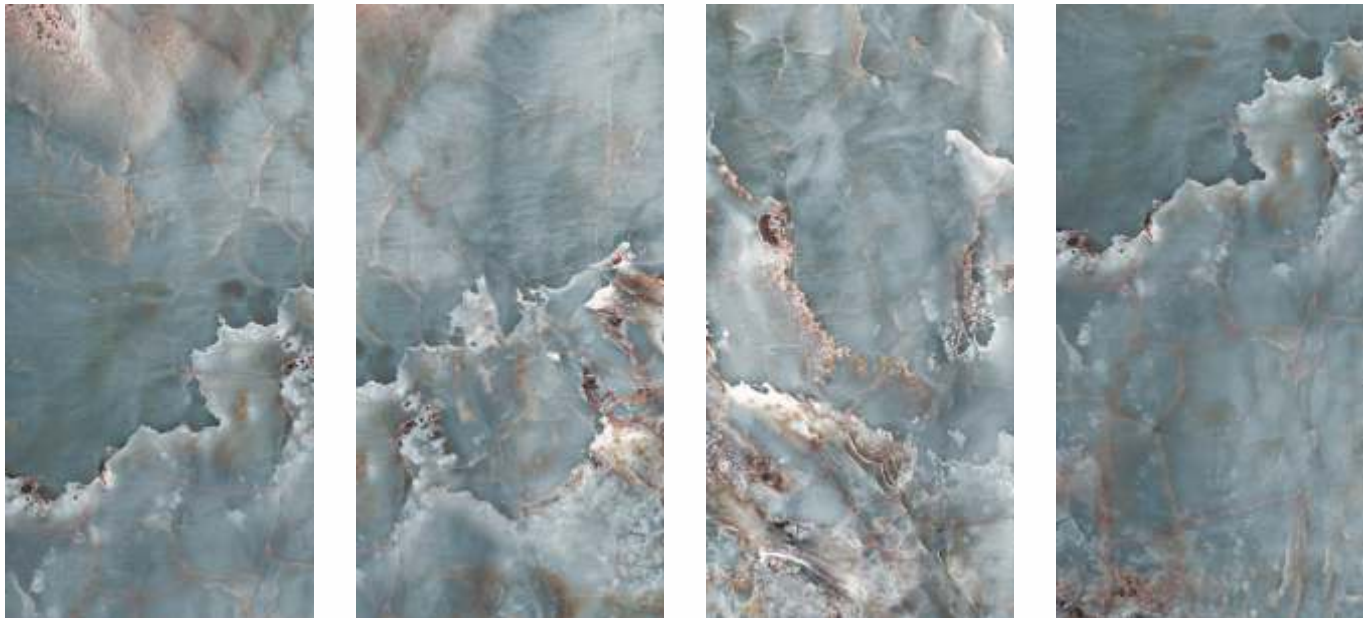

AVAILABLE SIZE
60X60 CM | 60X120 CM | 80X160 CM | 120X120 CM

ONYX PERLA AQUA

SIZE | SURFACE | RANDOM
600X1200 MM | **HIGH GLOSS** | **4+**

ONYX PERLA GREEN

SIZE | SURFACE | RANDOM
600X1200 MM | **HIGH GLOSS** | **4+**