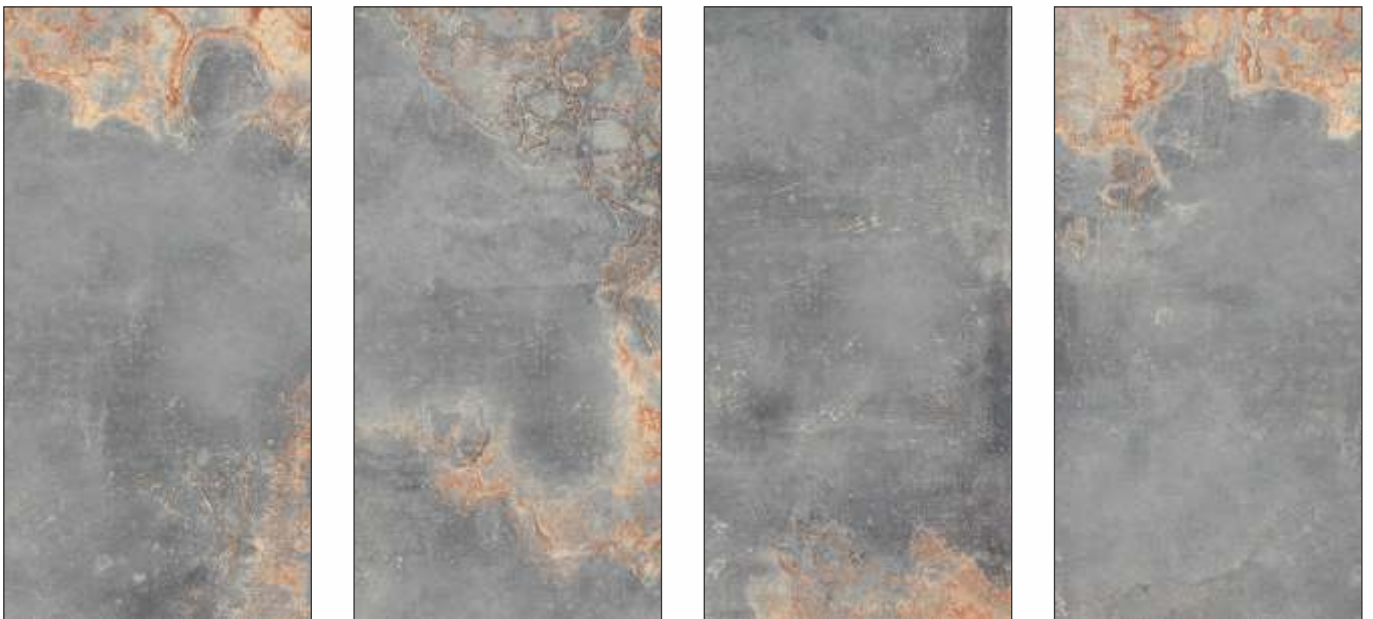

ESCATO GREY

SIZE | SURFACE | RANDOM
600X1200 MM | **MATT** | **4+**

AVAILABLE SIZE
30X60 CM | 60X60 CM | 60X120 CM
80X80 CM | 80X160 CM | 120X120 CM