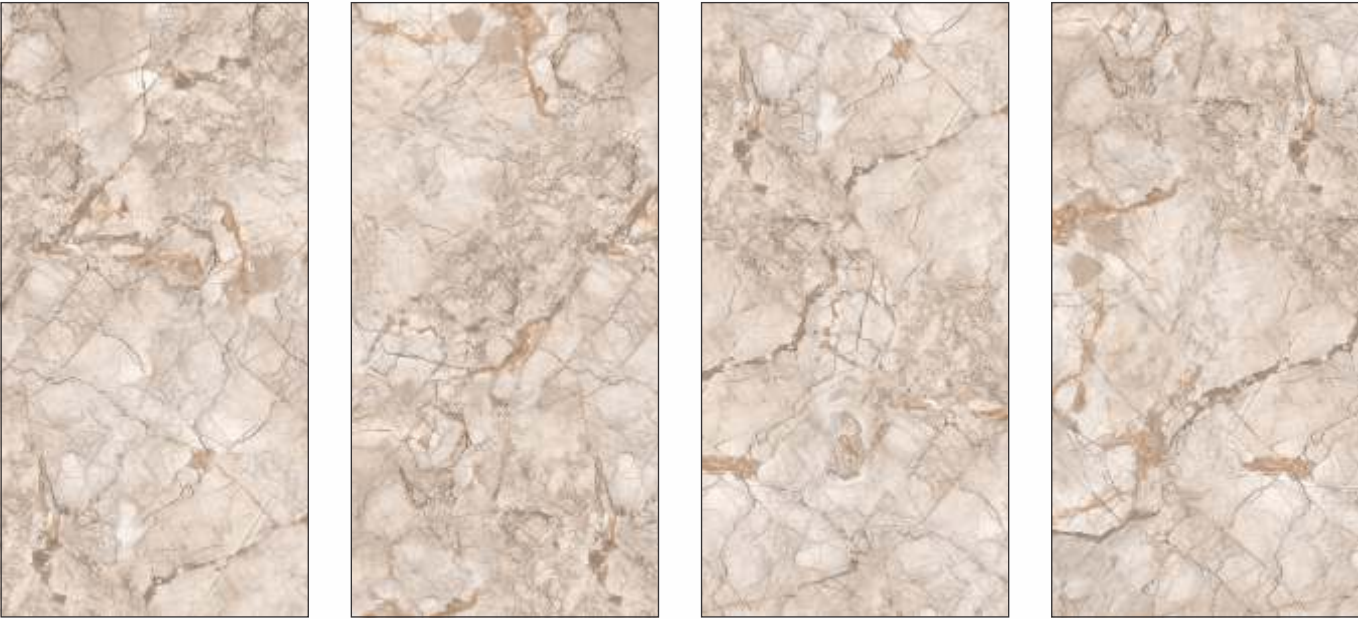

APEX BROWN

APEX GREY

SIZE | SURFACE | RANDOM
600X1200 MM | **GLOSSY** | **4+**

AVAILABLE SIZE
30X60 CM | 60X60 CM | 60X120 CM
80X80 CM | 80X160 CM | 120X120 CM

IRIS BROWN

IRIS MINT

SIZE | SURFACE | RANDOM
600X1200 MM | **GLOSSY** | **4+**